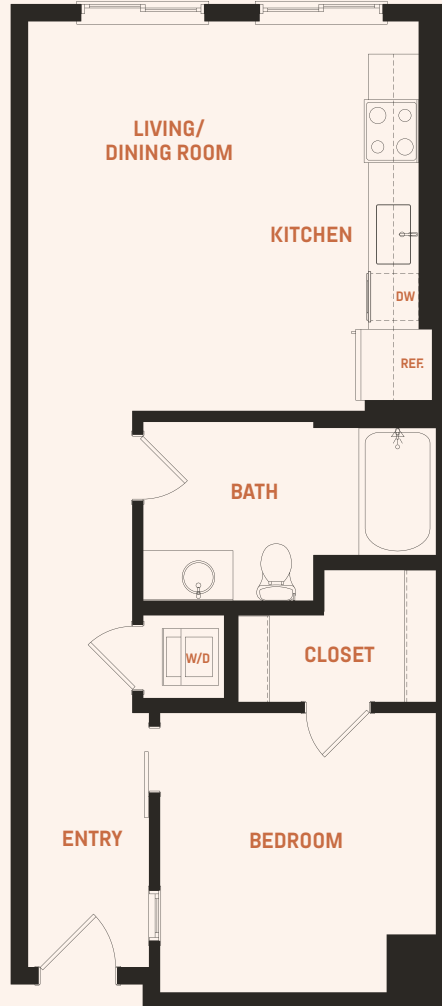

A1
1 bed, 1 bath
674 sf

RESIDENCE NUMBER

RENT / MO.

rae
ON SUNSET

424.626.7566

7566 SUNSET BOULEVARD
LOS ANGELES, CA 90046

Floor plans are artist's rendering. All dimensions are approximate. Actual product and specifications may vary in dimension or detail. Not all features are available in every apartment. Prices and availability are subject to change. Please see a representative for details.