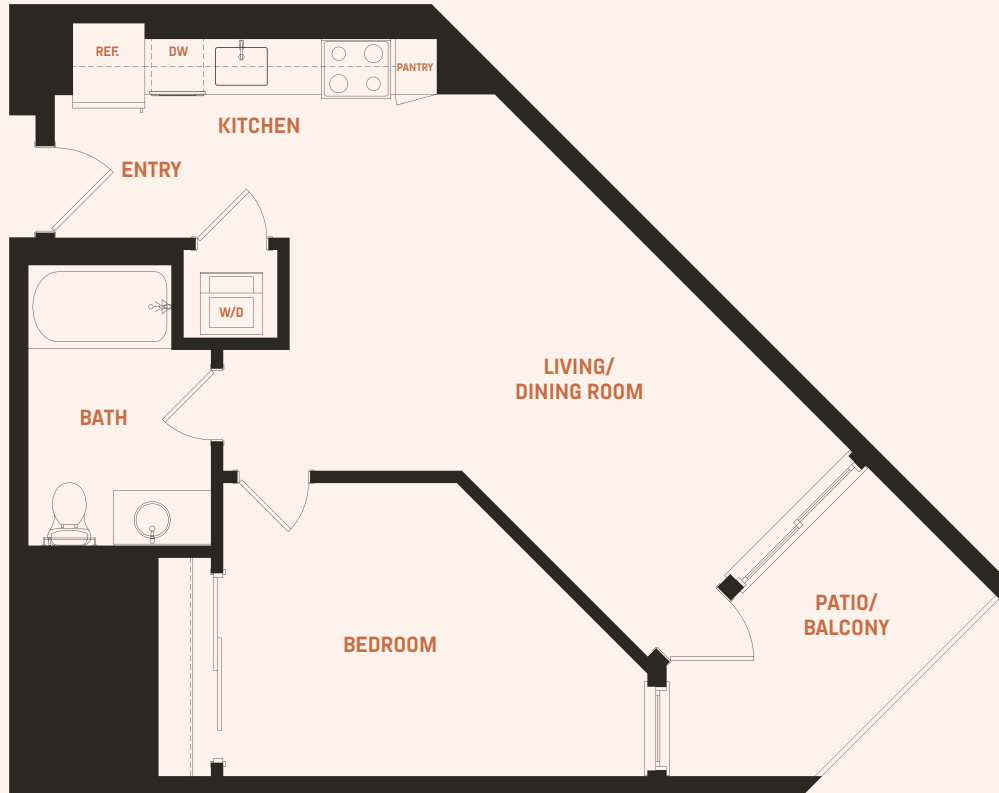

# A13

1 bed, 1 bath  
654 sf

---

RESIDENCE NUMBER

---

RENT / MO.

**rae**  
ON SUNSET

424.626.7566

7566 SUNSET BOULEVARD  
LOS ANGELES, CA 90046

Floor plans are artist's rendering. All dimensions are approximate. Actual product and specifications may vary in dimension or detail. Not all features are available in every apartment. Prices and availability are subject to change. Please see a representative for details.