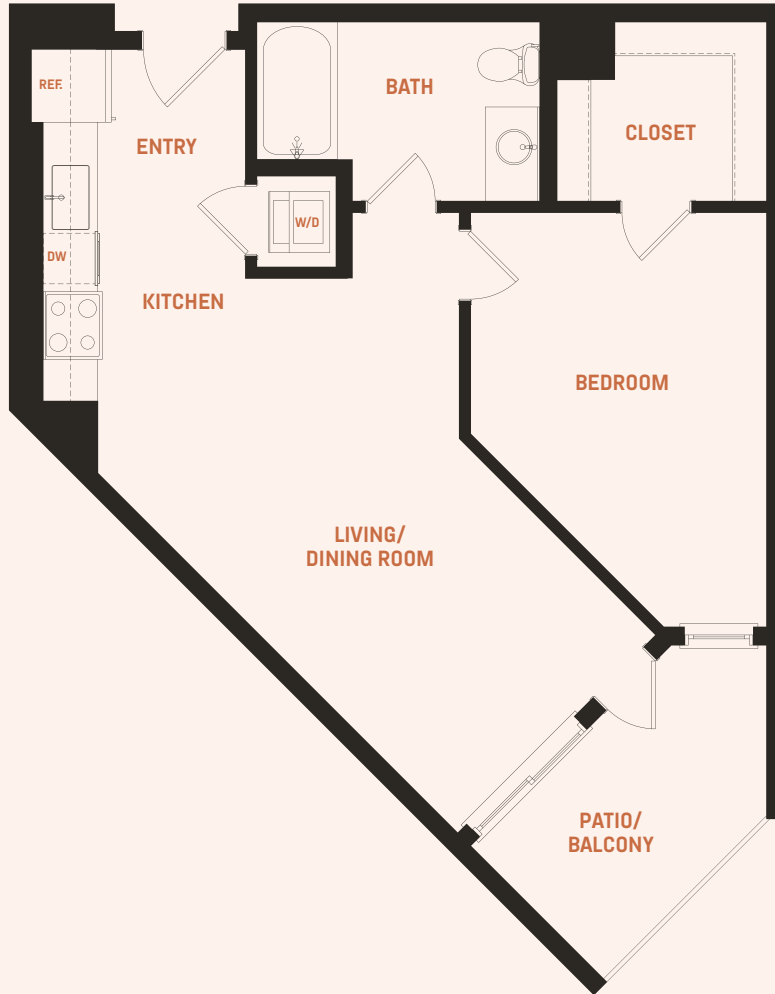

A14

1 bed, 1 bath
679 sf

RESIDENCE NUMBER

RENT / MO.

rae
ON SUNSET

424.626.7566

7566 SUNSET BOULEVARD
LOS ANGELES, CA 90046

Floor plans are artist's rendering. All dimensions are approximate. Actual product and specifications may vary in dimension or detail. Not all features are available in every apartment. Prices and availability are subject to change. Please see a representative for details.