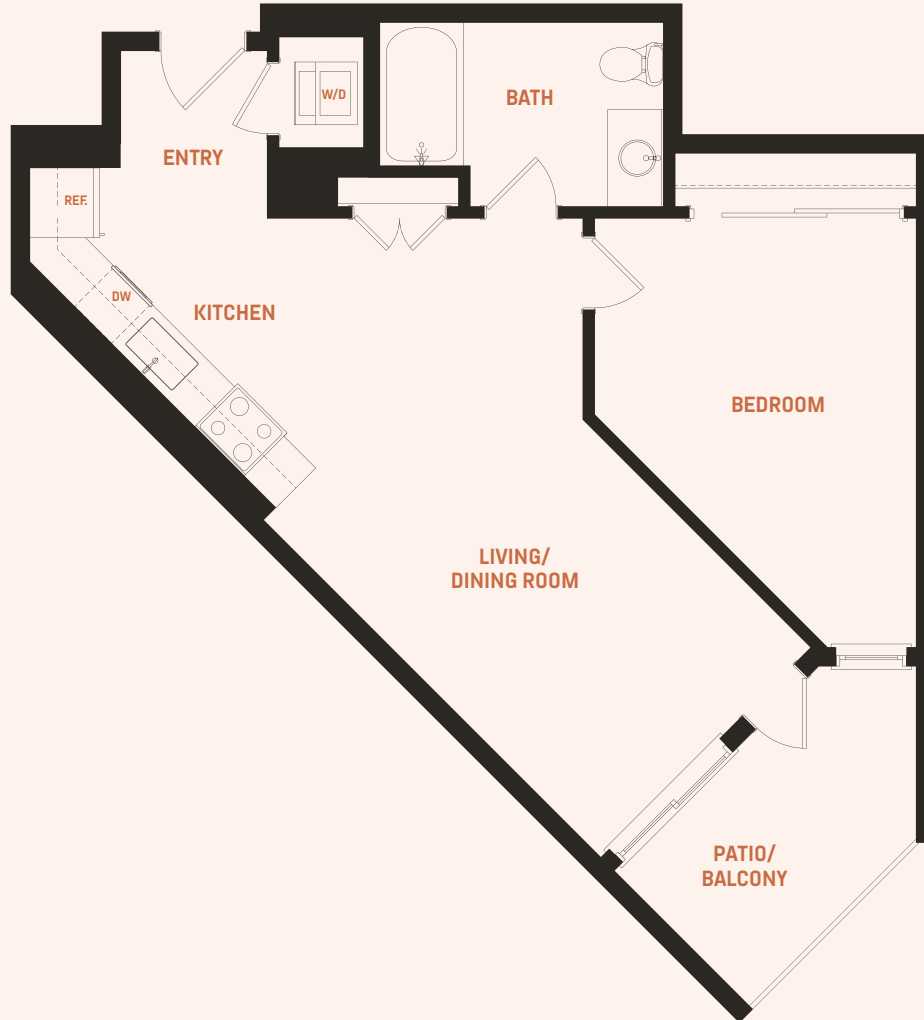

# A15

1 bed, 1 bath  
696 sf

---

RESIDENCE NUMBER

---

RENT / MO.

**rae**  
ON SUNSET

424.626.7566

7566 SUNSET BOULEVARD  
LOS ANGELES, CA 90046

Floor plans are artist's rendering. All dimensions are approximate. Actual product and specifications may vary in dimension or detail. Not all features are available in every apartment. Prices and availability are subject to change. Please see a representative for details.