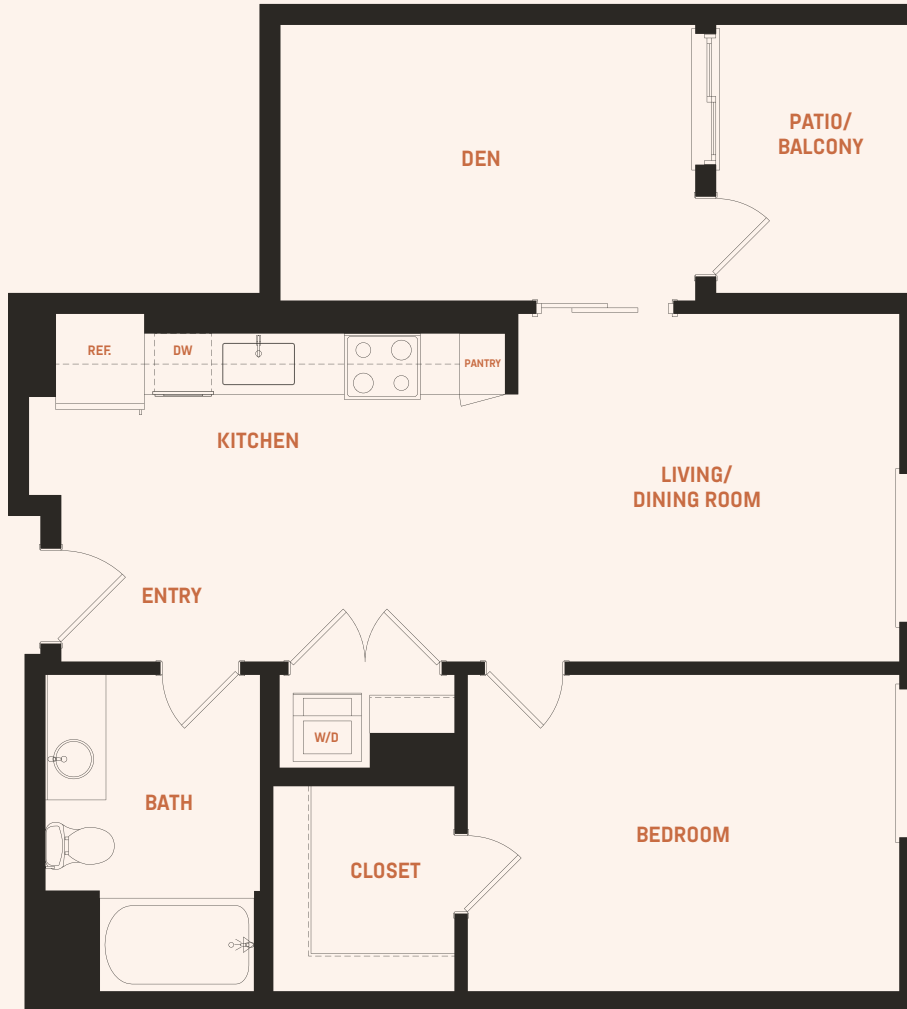

A16

1 bed + den, 1 bath
843 sf

RESIDENCE NUMBER

RENT / MO.

rae
ON SUNSET

424.626.7566

7566 SUNSET BOULEVARD
LOS ANGELES, CA 90046

Floor plans are artist's rendering. All dimensions are approximate. Actual product and specifications may vary in dimension or detail. Not all features are available in every apartment. Prices and availability are subject to change. Please see a representative for details.