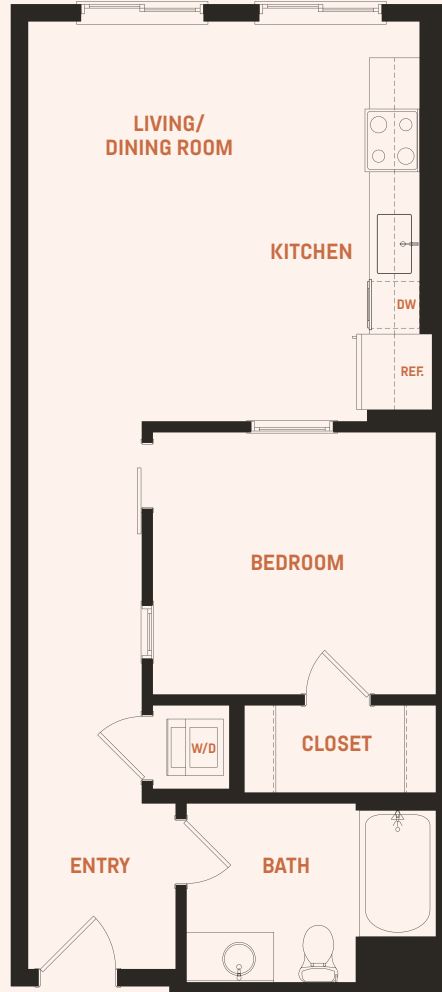

A2
1 bed, 1 bath
674 sf

RESIDENCE NUMBER

RENT / MO.

rae
ON SUNSET

424.626.7566

7566 SUNSET BOULEVARD
LOS ANGELES, CA 90046

Floor plans are artist's rendering. All dimensions are approximate. Actual product and specifications may vary in dimension or detail. Not all features are available in every apartment. Prices and availability are subject to change. Please see a representative for details.