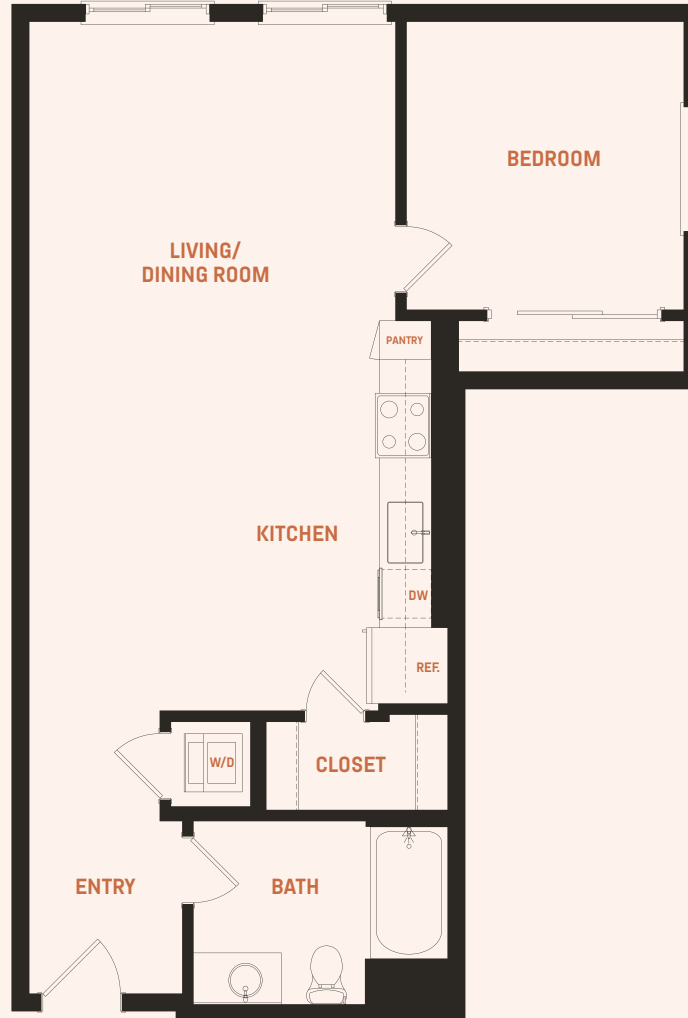

A3
1 bed, 1 bath
815 sf

RESIDENCE NUMBER

RENT / MO.

rae
ON SUNSET

424.626.7566

7566 SUNSET BOULEVARD
LOS ANGELES, CA 90046

Floor plans are artist's rendering. All dimensions are approximate. Actual product and specifications may vary in dimension or detail. Not all features are available in every apartment. Prices and availability are subject to change. Please see a representative for details.