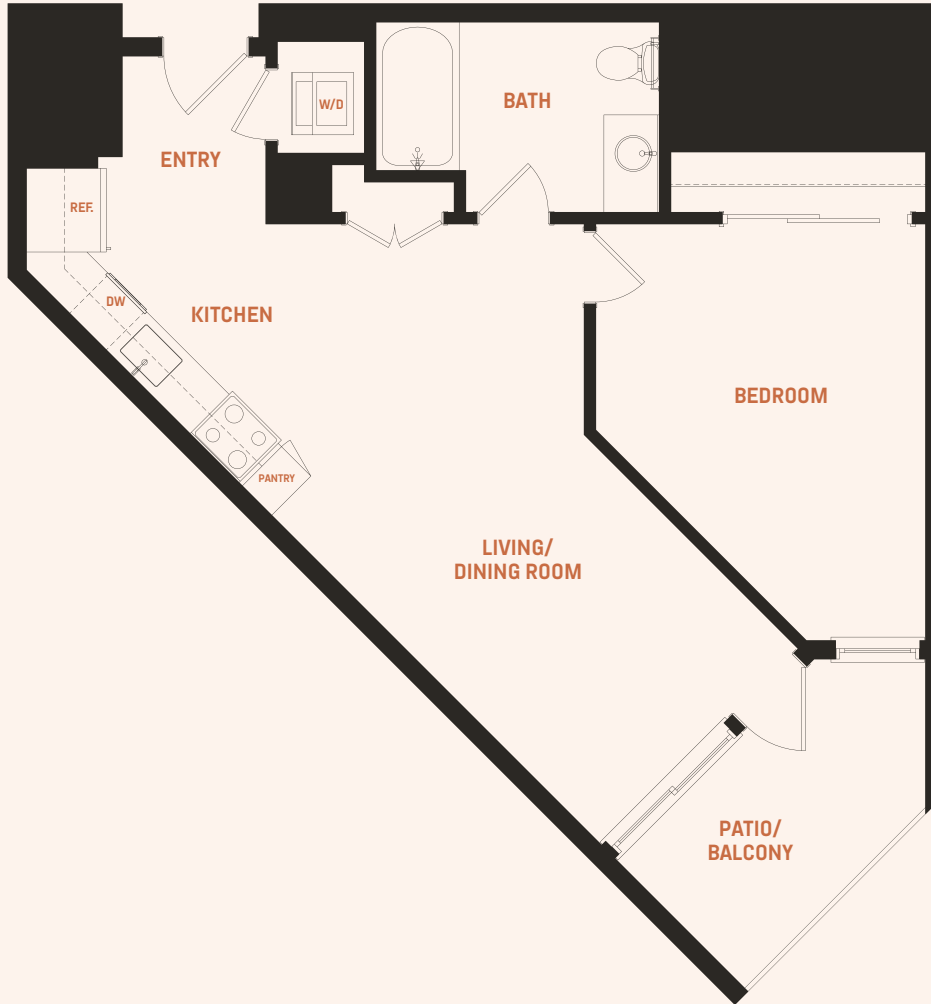

A5

1 bed, 1 bath
698 sf

RESIDENCE NUMBER

RENT / MO.

rae
ON SUNSET

424.626.7566

7566 SUNSET BOULEVARD
LOS ANGELES, CA 90046

Floor plans are artist's rendering. All dimensions are approximate. Actual product and specifications may vary in dimension or detail. Not all features are available in every apartment. Prices and availability are subject to change. Please see a representative for details.