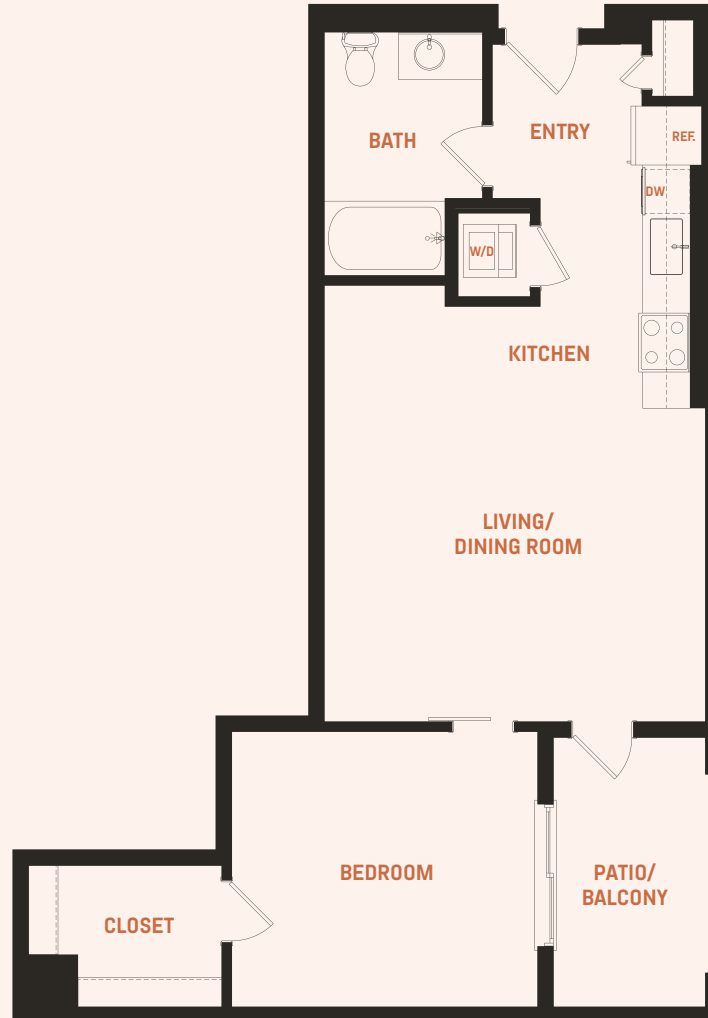

**A6**  
**1 bed, 1 bath**  
**770 sf**

---

RESIDENCE NUMBER

---

RENT / MO.

**rae**  
ON SUNSET

424.626.7566

7566 SUNSET BOULEVARD  
LOS ANGELES, CA 90046

Floor plans are artist's rendering. All dimensions are approximate. Actual product and specifications may vary in dimension or detail. Not all features are available in every apartment. Prices and availability are subject to change. Please see a representative for details.