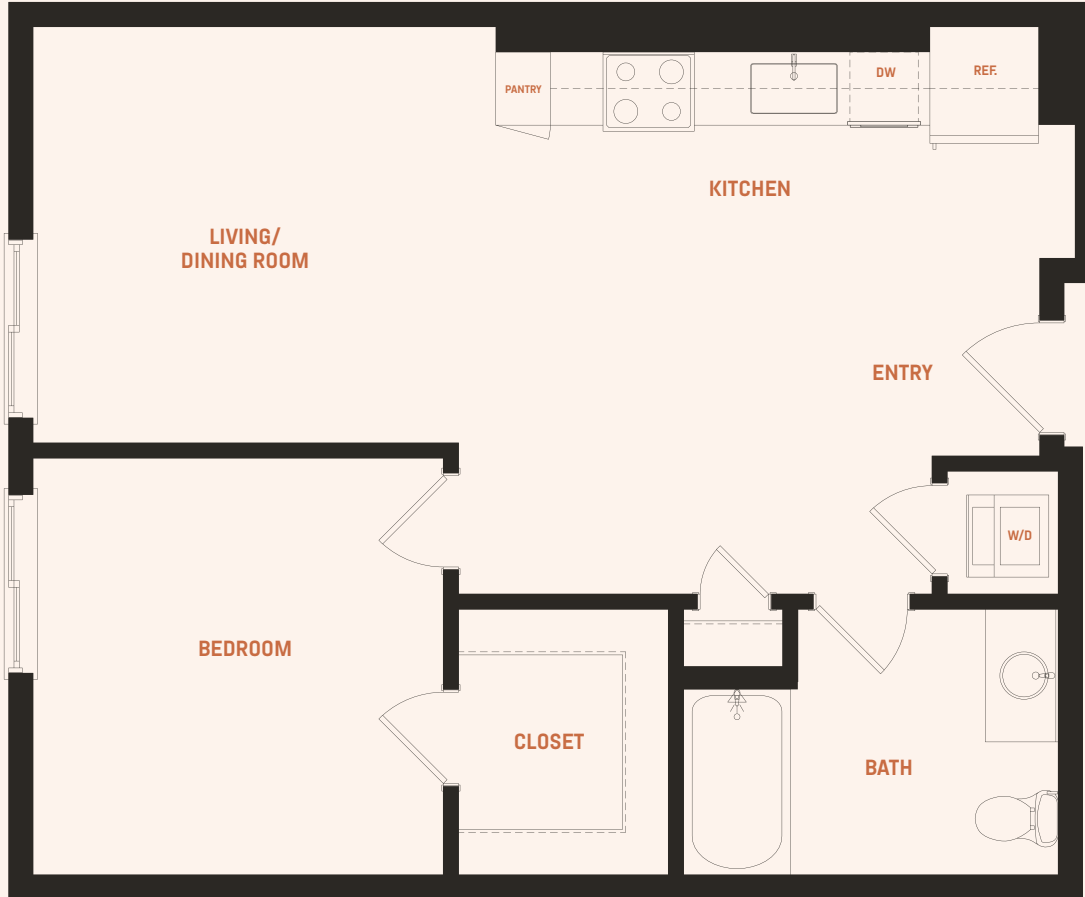

A8

1 bed, 1 bath
725 sf

RESIDENCE NUMBER

RENT / MO.

rae
ON SUNSET

424.626.7566

7566 SUNSET BOULEVARD
LOS ANGELES, CA 90046

Floor plans are artist's rendering. All dimensions are approximate. Actual product and specifications may vary in dimension or detail. Not all features are available in every apartment. Prices and availability are subject to change. Please see a representative for details.