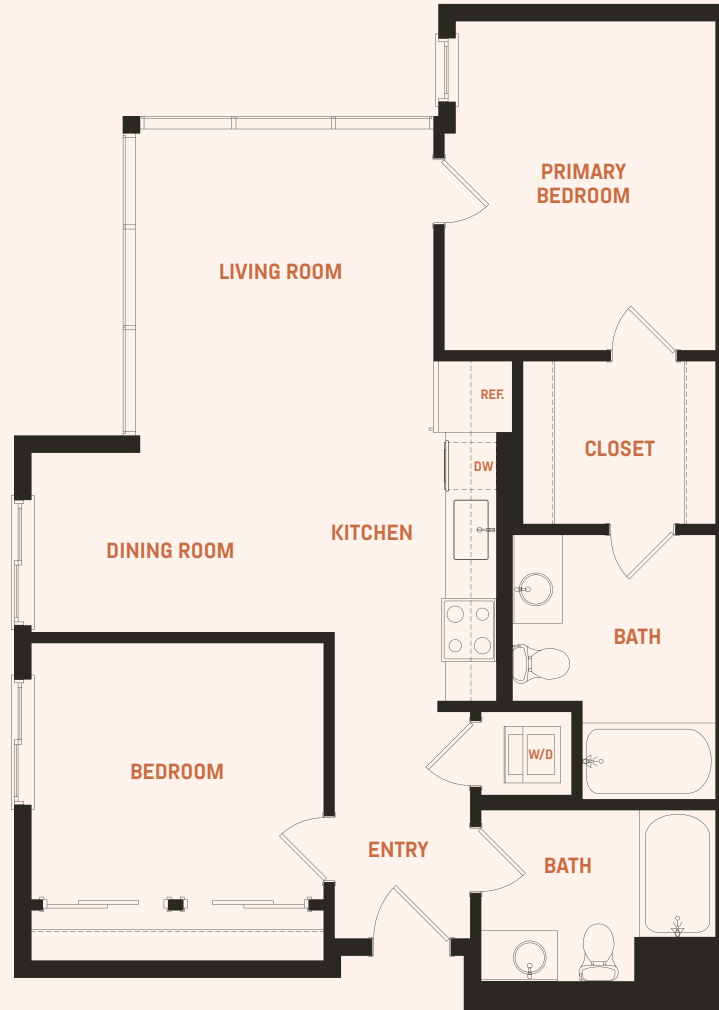

# B1

2 beds, 2 baths  
971 sf

---

RESIDENCE NUMBER

---

RENT / MO.

**rae**  
ON SUNSET

424.626.7566

7566 SUNSET BOULEVARD  
LOS ANGELES, CA 90046

Floor plans are artist's rendering. All dimensions are approximate. Actual product and specifications may vary in dimension or detail. Not all features are available in every apartment. Prices and availability are subject to change. Please see a representative for details.