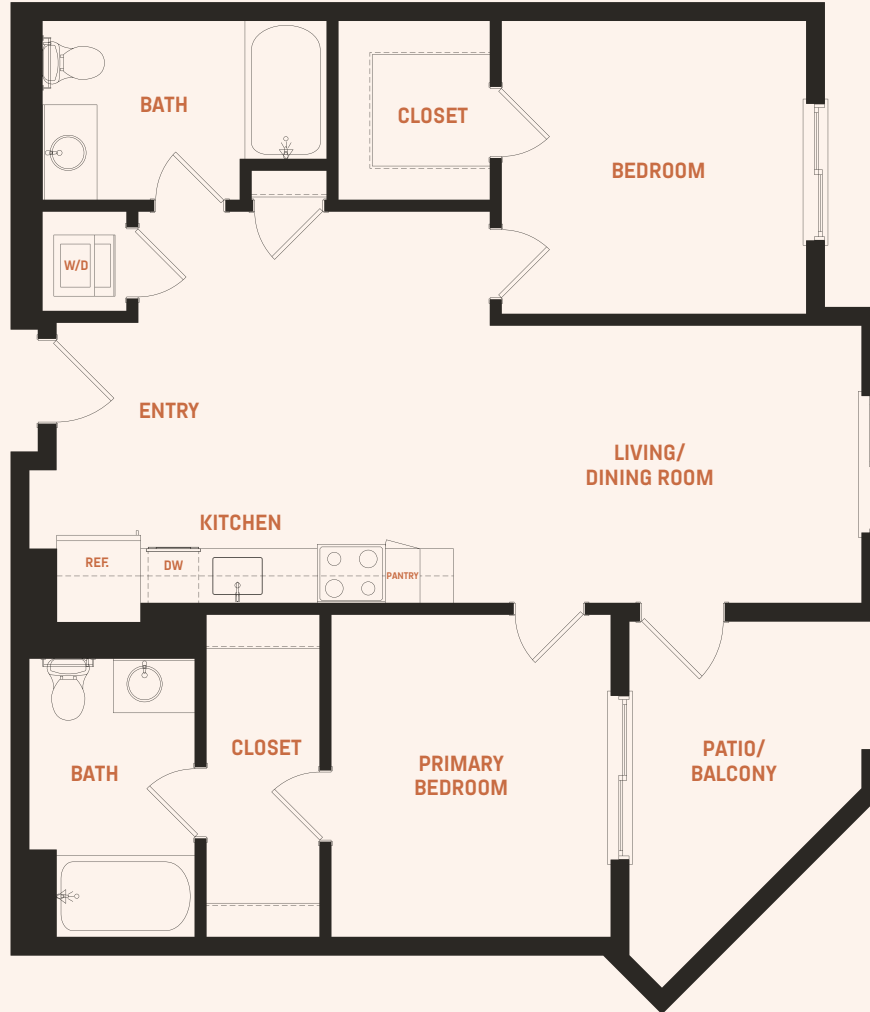

B10

2 beds, 2 baths
966 sf

RESIDENCE NUMBER

RENT / MO.

rae
ON SUNSET

424.626.7566

7566 SUNSET BOULEVARD
LOS ANGELES, CA 90046

Floor plans are artist's rendering. All dimensions are approximate. Actual product and specifications may vary in dimension or detail. Not all features are available in every apartment. Prices and availability are subject to change. Please see a representative for details.