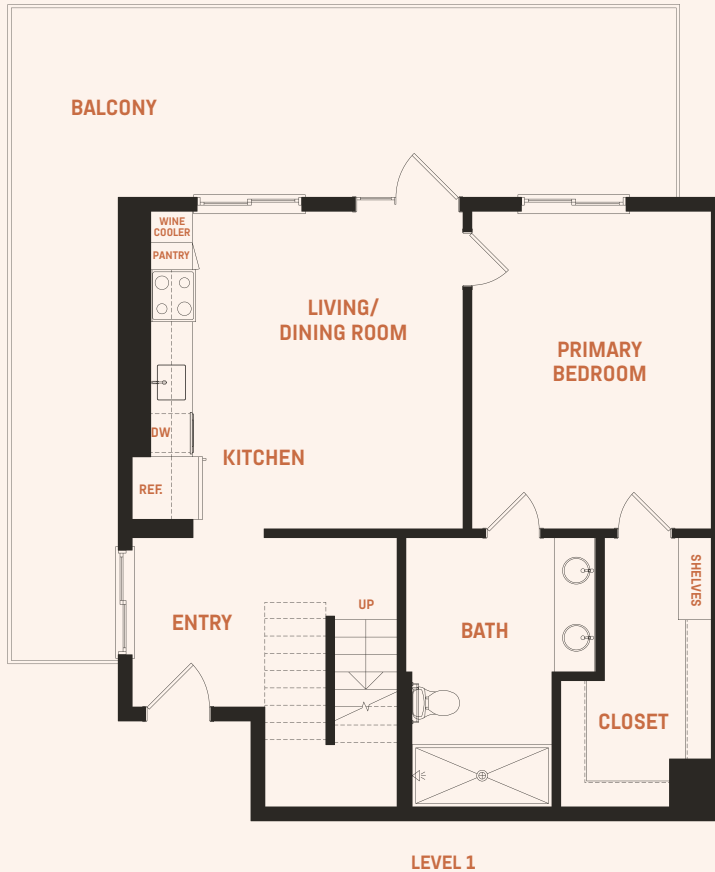

# Penthouse B11

2 beds, 2 baths  
1,327 sf

RESIDENCE NUMBER

RENT / MO.

**rae**  
ON SUNSET

424.626.7566

7566 SUNSET BOULEVARD  
LOS ANGELES, CA 90046

Floor plans are artist's rendering. All dimensions are approximate. Actual product and specifications may vary in dimension or detail. Not all features are available in every apartment. Prices and availability are subject to change. Please see a representative for details.