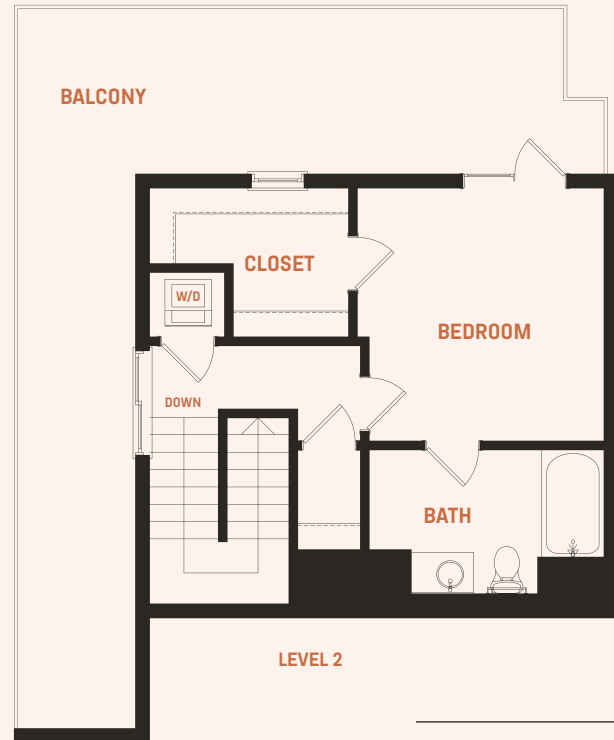

# Penthouse B11

2 beds, 2 baths  
1,327 sf

RESIDENCE NUMBER

RENT / MO.

**rae**  
ON SUNSET

424.626.7566

7566 SUNSET BOULEVARD  
LOS ANGELES, CA 90046

Floor plans are artist's rendering. All dimensions are approximate. Actual product and specifications may vary in dimension or detail. Not all features are available in every apartment. Prices and availability are subject to change. Please see a representative for details.