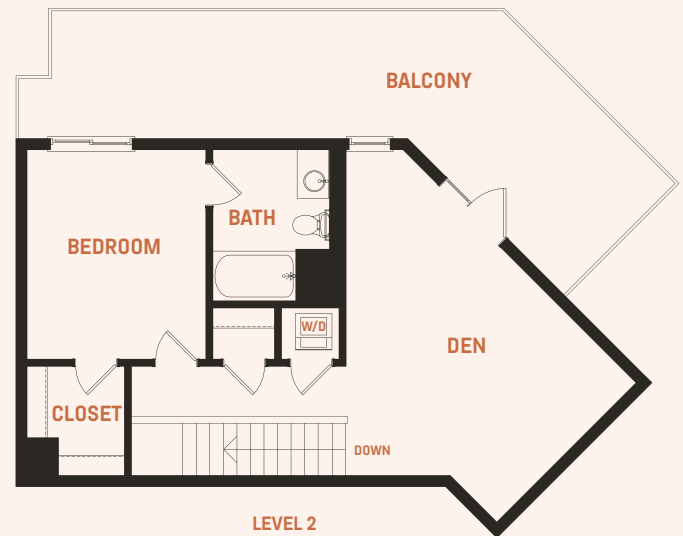

Penthouse B12

2 beds + den, 2 baths
1,733 sf

RESIDENCE NUMBER

RENT / MO.

rae
ON SUNSET

424.626.7566

7566 SUNSET BOULEVARD
LOS ANGELES, CA 90046

Floor plans are artist's rendering. All dimensions are approximate. Actual product and specifications may vary in dimension or detail. Not all features are available in every apartment. Prices and availability are subject to change. Please see a representative for details.