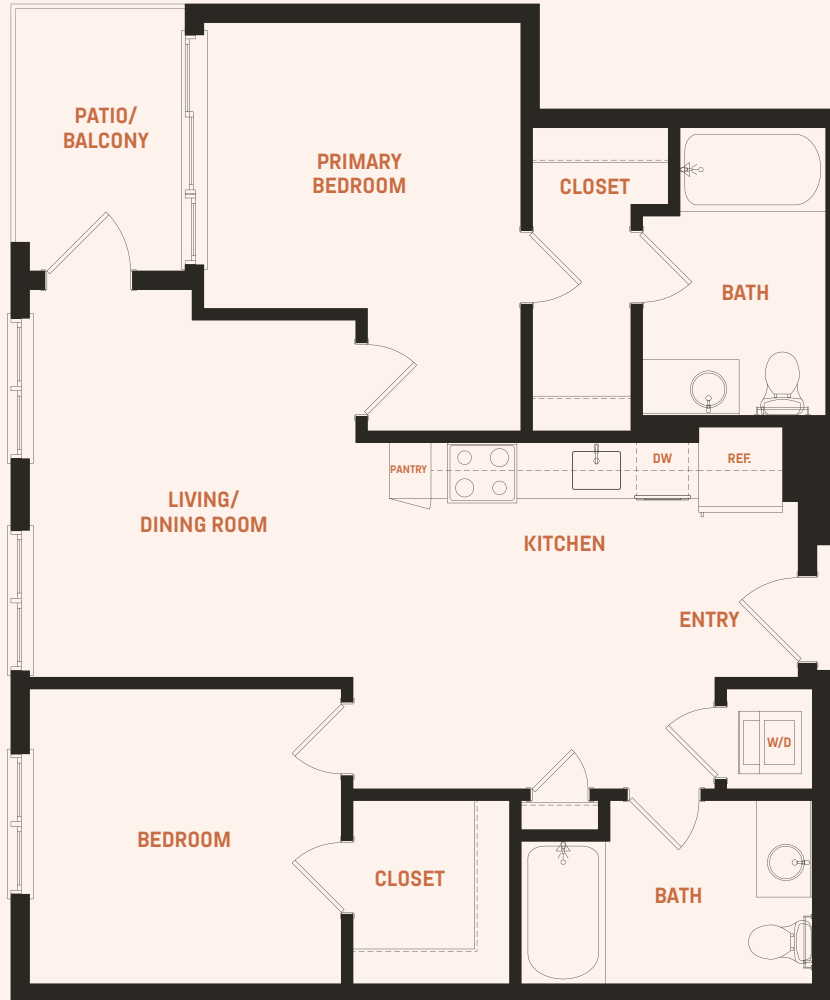

# B3

2 beds, 2 baths  
969 sf

---

RESIDENCE NUMBER

---

RENT / MO.

**rae**  
ON SUNSET

424.626.7566

7566 SUNSET BOULEVARD  
LOS ANGELES, CA 90046

Floor plans are artist's rendering. All dimensions are approximate. Actual product and specifications may vary in dimension or detail. Not all features are available in every apartment. Prices and availability are subject to change. Please see a representative for details.