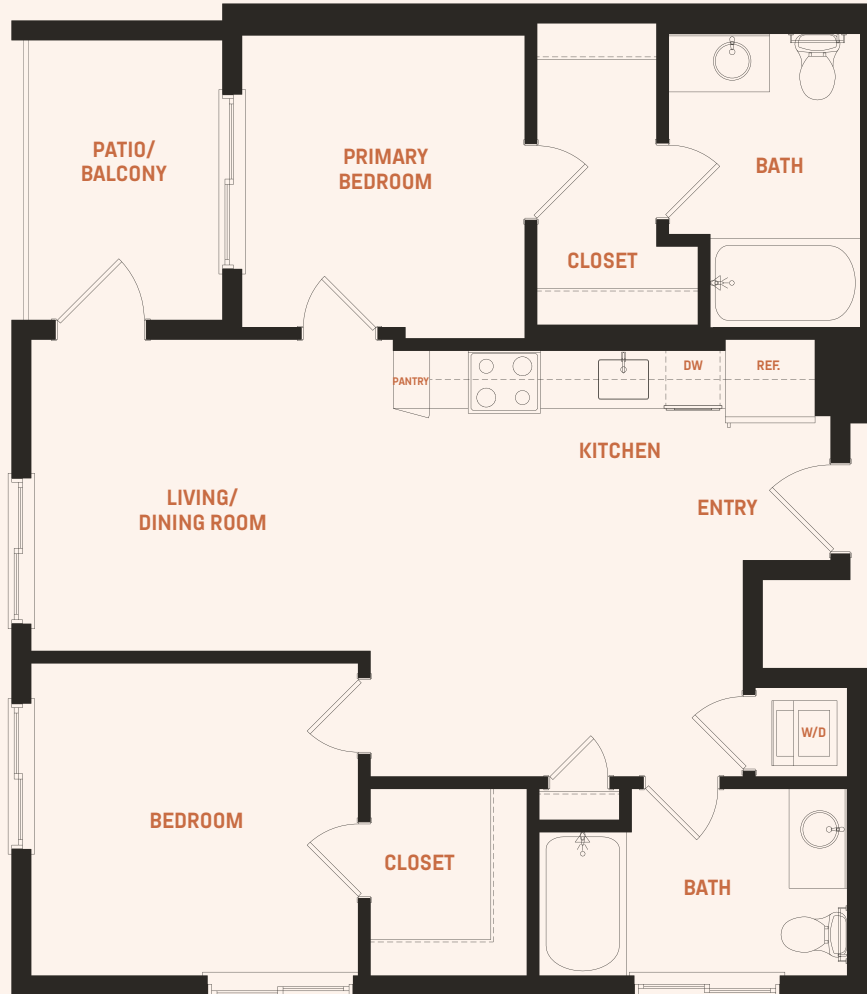

B5

2 beds, 2 baths
926 sf

RESIDENCE NUMBER

RENT / MO.

rae
ON SUNSET

424.626.7566

7566 SUNSET BOULEVARD
LOS ANGELES, CA 90046

Floor plans are artist's rendering. All dimensions are approximate. Actual product and specifications may vary in dimension or detail. Not all features are available in every apartment. Prices and availability are subject to change. Please see a representative for details.