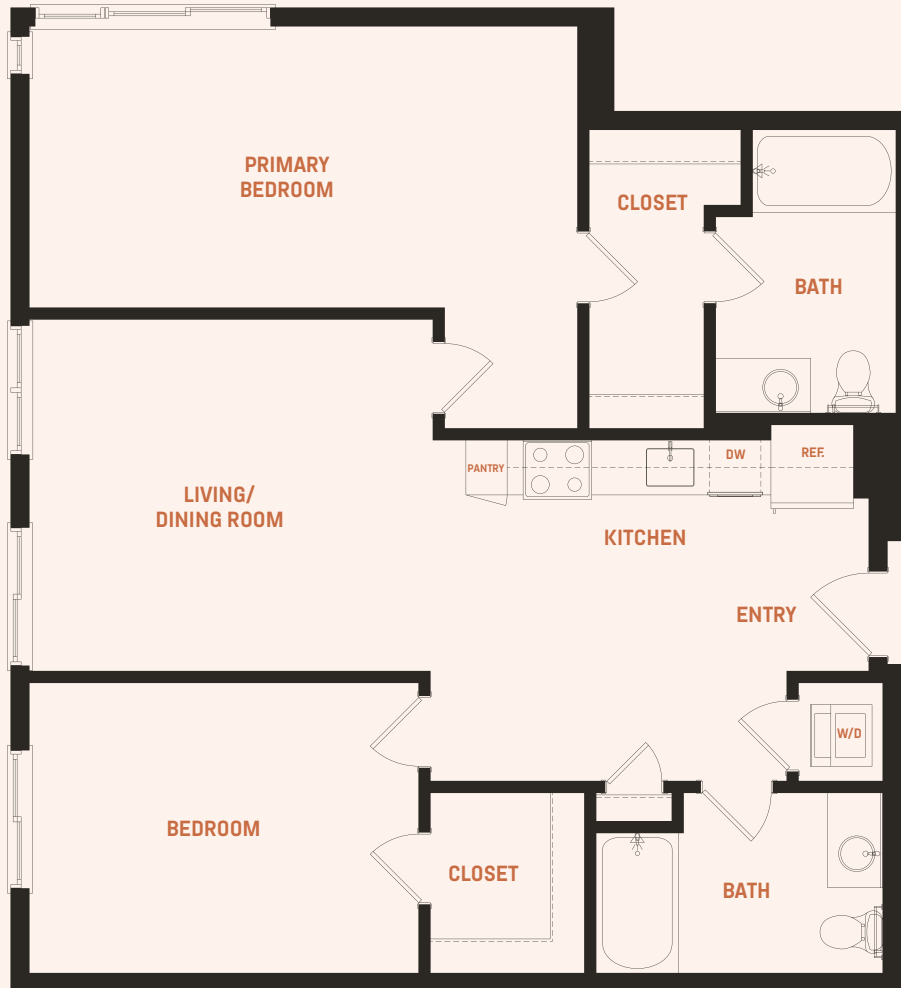

B6

2 beds, 2 baths
1,144 sf

RESIDENCE NUMBER

RENT / MO.

rae
ON SUNSET

424.626.7566

7566 SUNSET BOULEVARD
LOS ANGELES, CA 90046

Floor plans are artist's rendering. All dimensions are approximate. Actual product and specifications may vary in dimension or detail. Not all features are available in every apartment. Prices and availability are subject to change. Please see a representative for details.