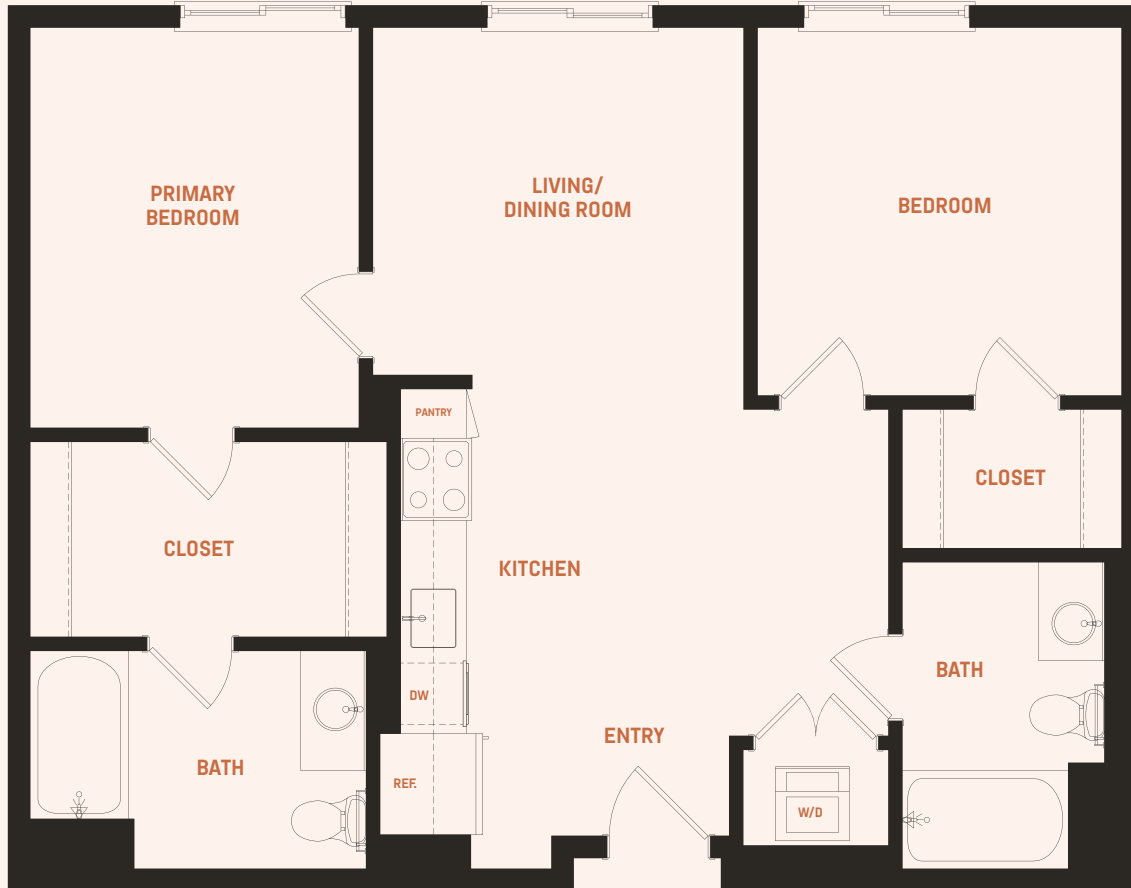

B7

**2 beds, 2 baths
911 sf**

RESIDENCE NUMBER

rae
ON SUNSET

424.626.7566

7566 SUNSET BOULEVARD
LOS ANGELES, CA 90046

Floor plans are artist's rendering. All dimensions are approximate. Actual product and specifications may vary in dimension or detail. Not all features are available in every apartment. Prices and availability are subject to change. Please see a representative for details.