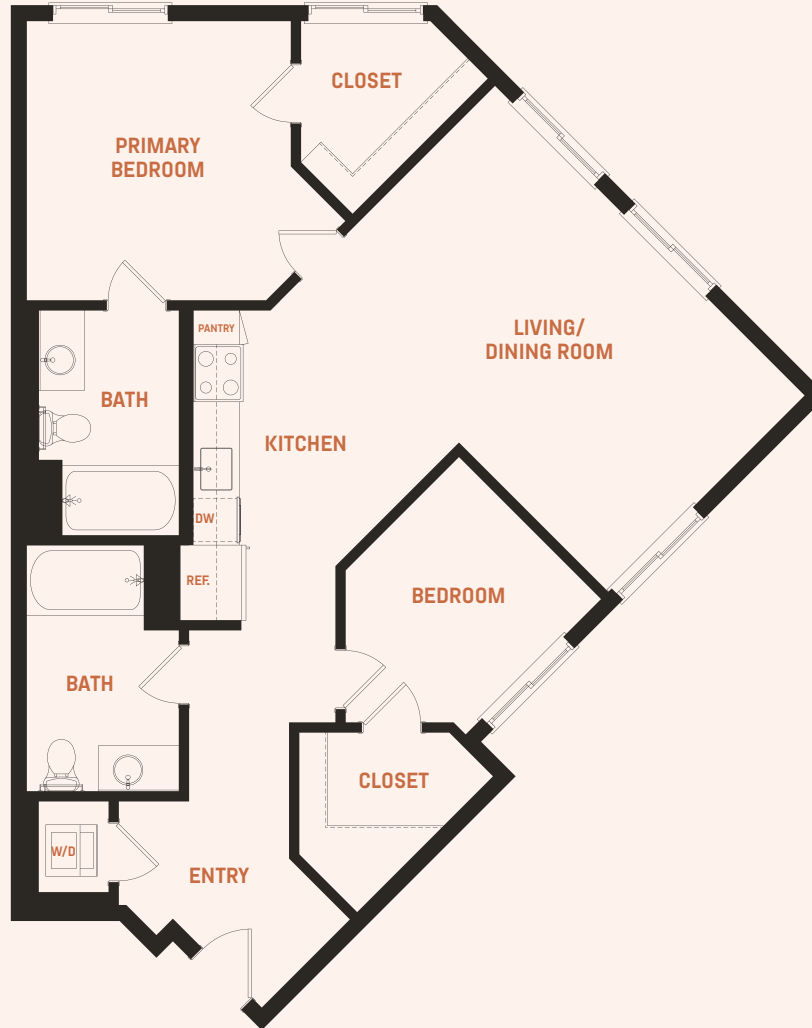

B8

2 beds, 2 baths
1,058 sf

RESIDENCE NUMBER

RENT / MO.

rae
ON SUNSET

424.626.7566

7566 SUNSET BOULEVARD
LOS ANGELES, CA 90046

Floor plans are artist's rendering. All dimensions are approximate. Actual product and specifications may vary in dimension or detail. Not all features are available in every apartment. Prices and availability are subject to change. Please see a representative for details.