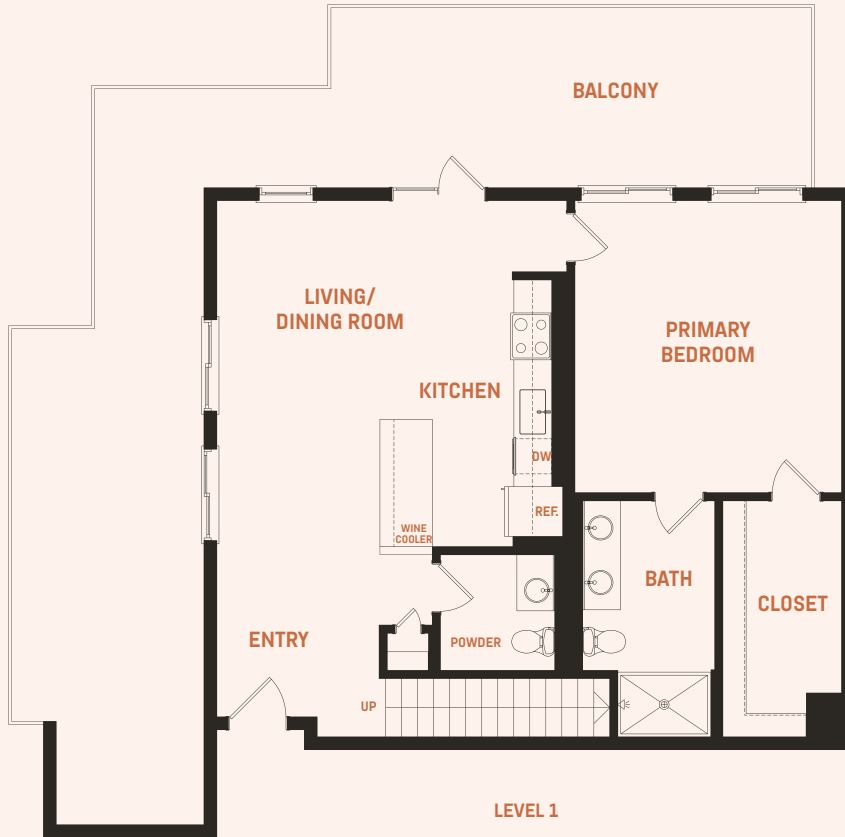

Penthouse C1

3 beds, 2.5 baths
1,661 sf

RESIDENCE NUMBER

RENT / MO.

rae
ON SUNSET

424.626.7566

7566 SUNSET BOULEVARD
LOS ANGELES, CA 90046

Floor plans are artist's rendering. All dimensions are approximate. Actual product and specifications may vary in dimension or detail. Not all features are available in every apartment. Prices and availability are subject to change. Please see a representative for details.