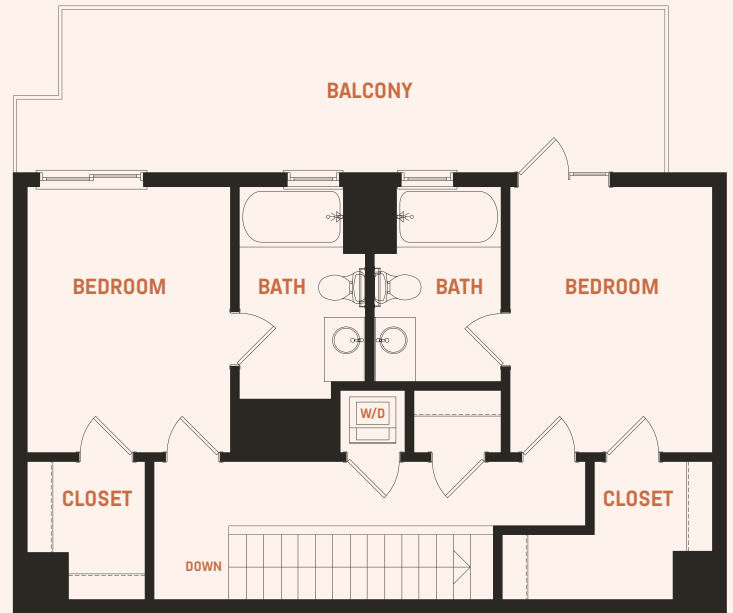

# Penthouse C2

3 beds, 3.5 baths  
1,726 sf

LEVEL 1

LEVEL 2

RESIDENCE NUMBER

RENT / MO.

**rae**  
ON SUNSET

424.626.7566

7566 SUNSET BOULEVARD  
LOS ANGELES, CA 90046

Floor plans are artist's rendering. All dimensions are approximate. Actual product and specifications may vary in dimension or detail. Not all features are available in every apartment. Prices and availability are subject to change. Please see a representative for details.