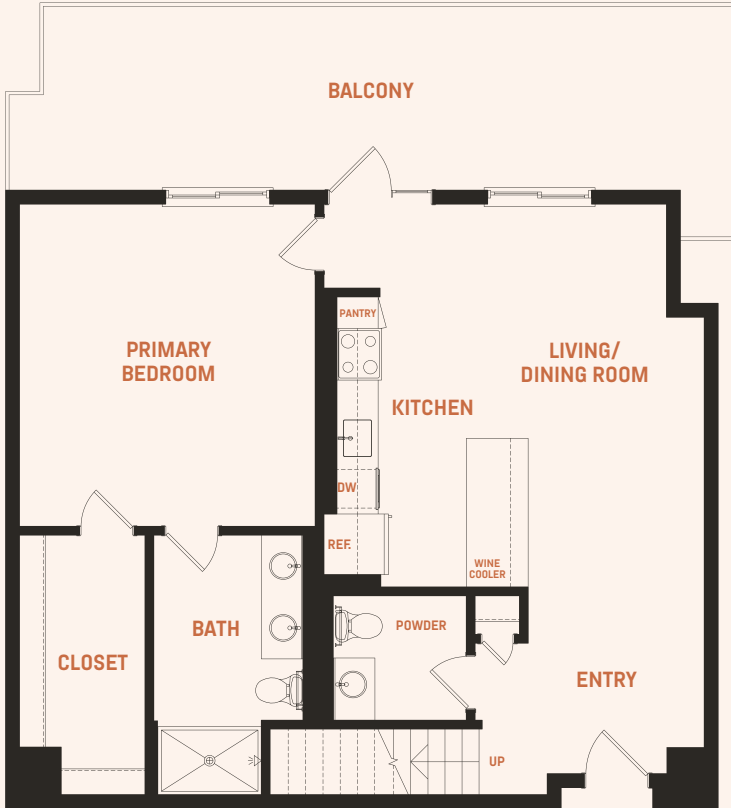

# Penthouse C2

3 beds, 3.5 baths  
1,726 sf

LEVEL 1

LEVEL 2

RESIDENCE NUMBER

RENT / MO.

**rae**  
ON SUNSET

424.626.7566

7566 SUNSET BOULEVARD  
LOS ANGELES, CA 90046

Floor plans are artist's rendering. All dimensions are approximate. Actual product and specifications may vary in dimension or detail. Not all features are available in every apartment. Prices and availability are subject to change. Please see a representative for details.