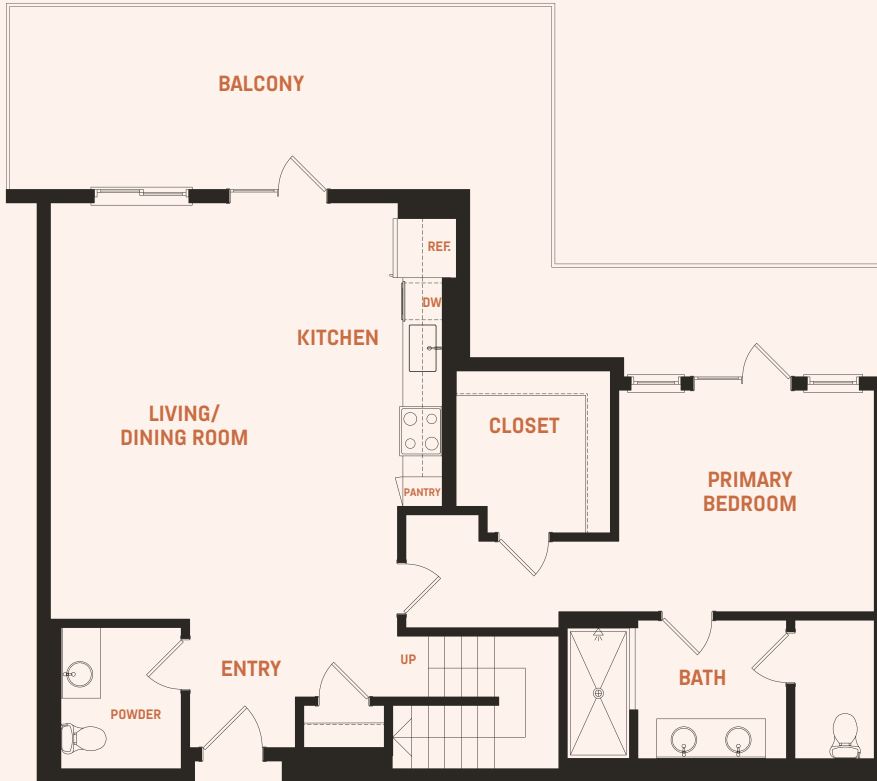

Penthouse C3

3 beds, 2.5 baths
1,719 sf

LEVEL 1

LEVEL 2

RESIDENCE NUMBER

RENT / MO.

rae
ON SUNSET

424.626.7566

7566 SUNSET BOULEVARD
LOS ANGELES, CA 90046

Floor plans are artist's rendering. All dimensions are approximate. Actual product and specifications may vary in dimension or detail. Not all features are available in every apartment. Prices and availability are subject to change. Please see a representative for details.