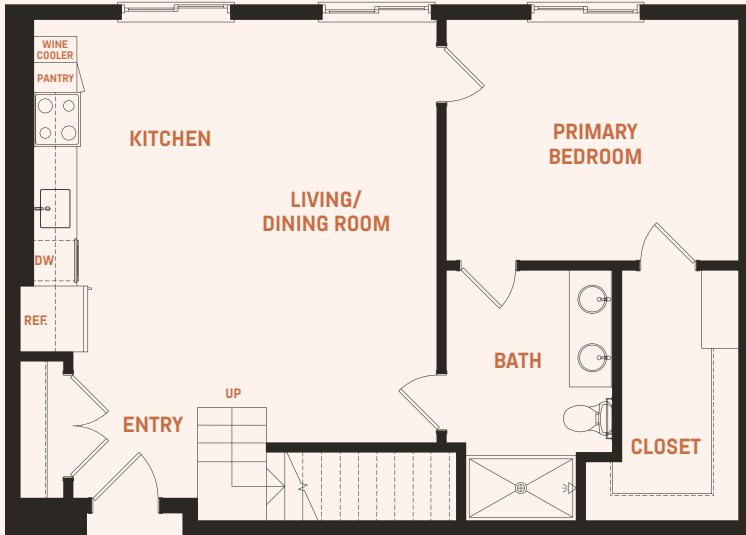

Penthouse C4

3 beds, 3 baths
1,557 sf

LEVEL 1

LEVEL 2

RESIDENCE NUMBER

RENT / MO.

rae
ON SUNSET

424.626.7566

7566 SUNSET BOULEVARD
LOS ANGELES, CA 90046

Floor plans are artist's rendering. All dimensions are approximate. Actual product and specifications may vary in dimension or detail. Not all features are available in every apartment. Prices and availability are subject to change. Please see a representative for details.