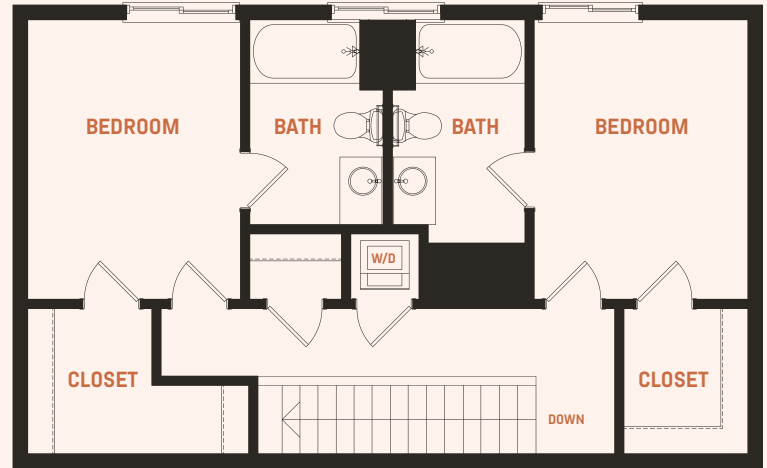

Penthouse C4

3 beds, 3 baths
1,557 sf

LEVEL 1

LEVEL 2

RESIDENCE NUMBER

RENT / MO.

rae
ON SUNSET

424.626.7566

7566 SUNSET BOULEVARD
LOS ANGELES, CA 90046

Floor plans are artist's rendering. All dimensions are approximate. Actual product and specifications may vary in dimension or detail. Not all features are available in every apartment. Prices and availability are subject to change. Please see a representative for details.