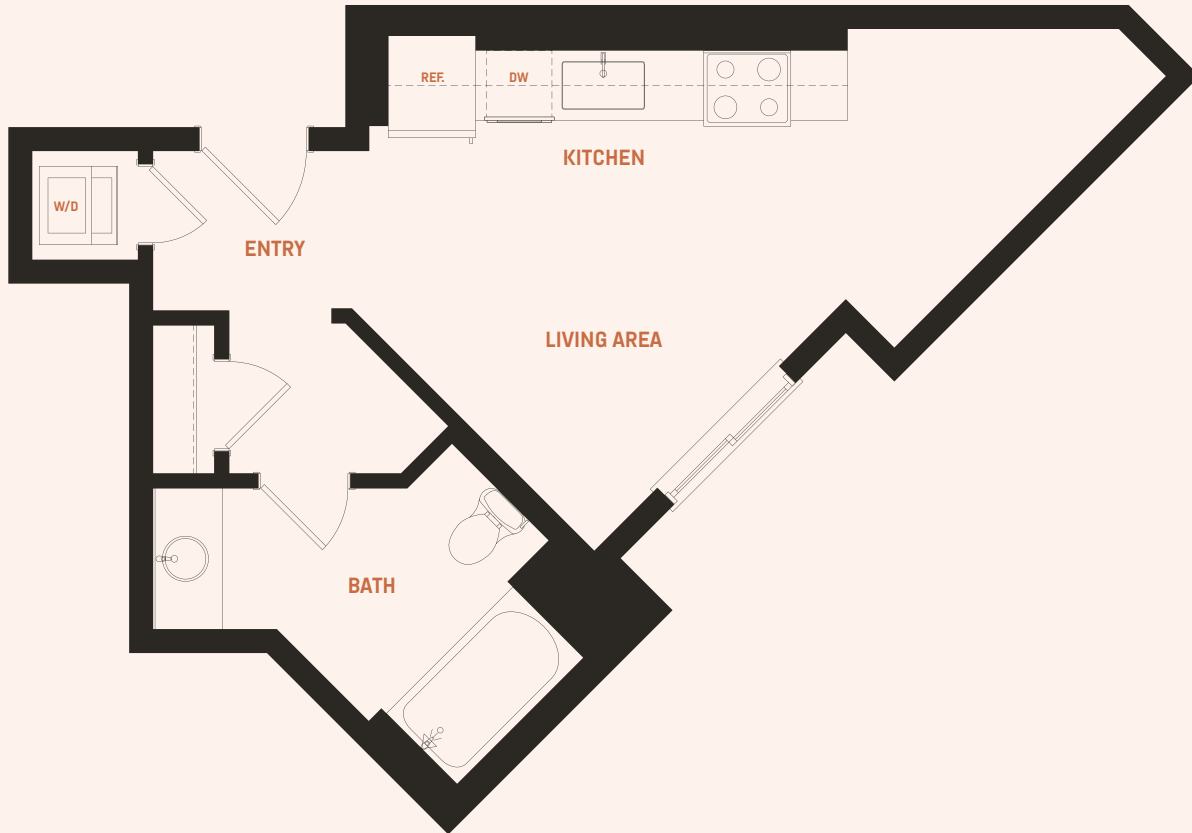

S3

studio, 1 bath
423 sf

RESIDENCE NUMBER

RENT / MO.

rae
ON SUNSET

424.626.7566

7566 SUNSET BOULEVARD
LOS ANGELES, CA 90046

Floor plans are artist's rendering. All dimensions are approximate. Actual product and specifications may vary in dimension or detail. Not all features are available in every apartment. Prices and availability are subject to change. Please see a representative for details.