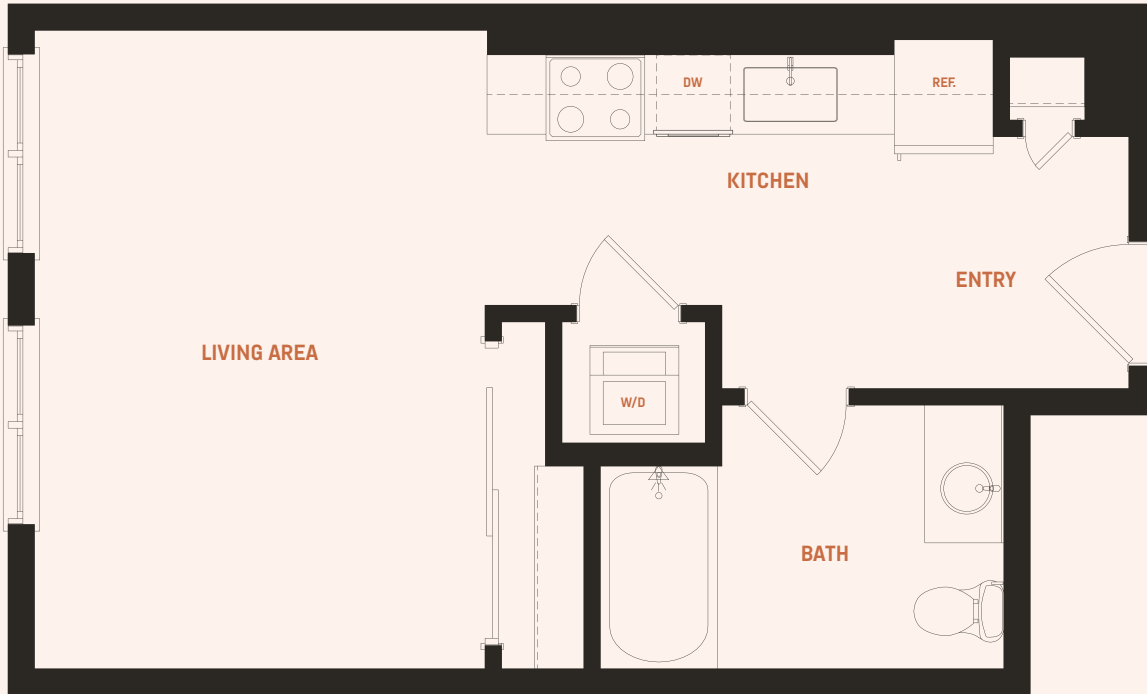

S4

studio, 1 bath  
502 sf

---

RESIDENCE NUMBER

---

RENT / MO.

**rae**  
ON SUNSET

424.626.7566

7566 SUNSET BOULEVARD  
LOS ANGELES, CA 90046

Floor plans are artist's rendering. All dimensions are approximate. Actual product and specifications may vary in dimension or detail. Not all features are available in every apartment. Prices and availability are subject to change. Please see a representative for details.